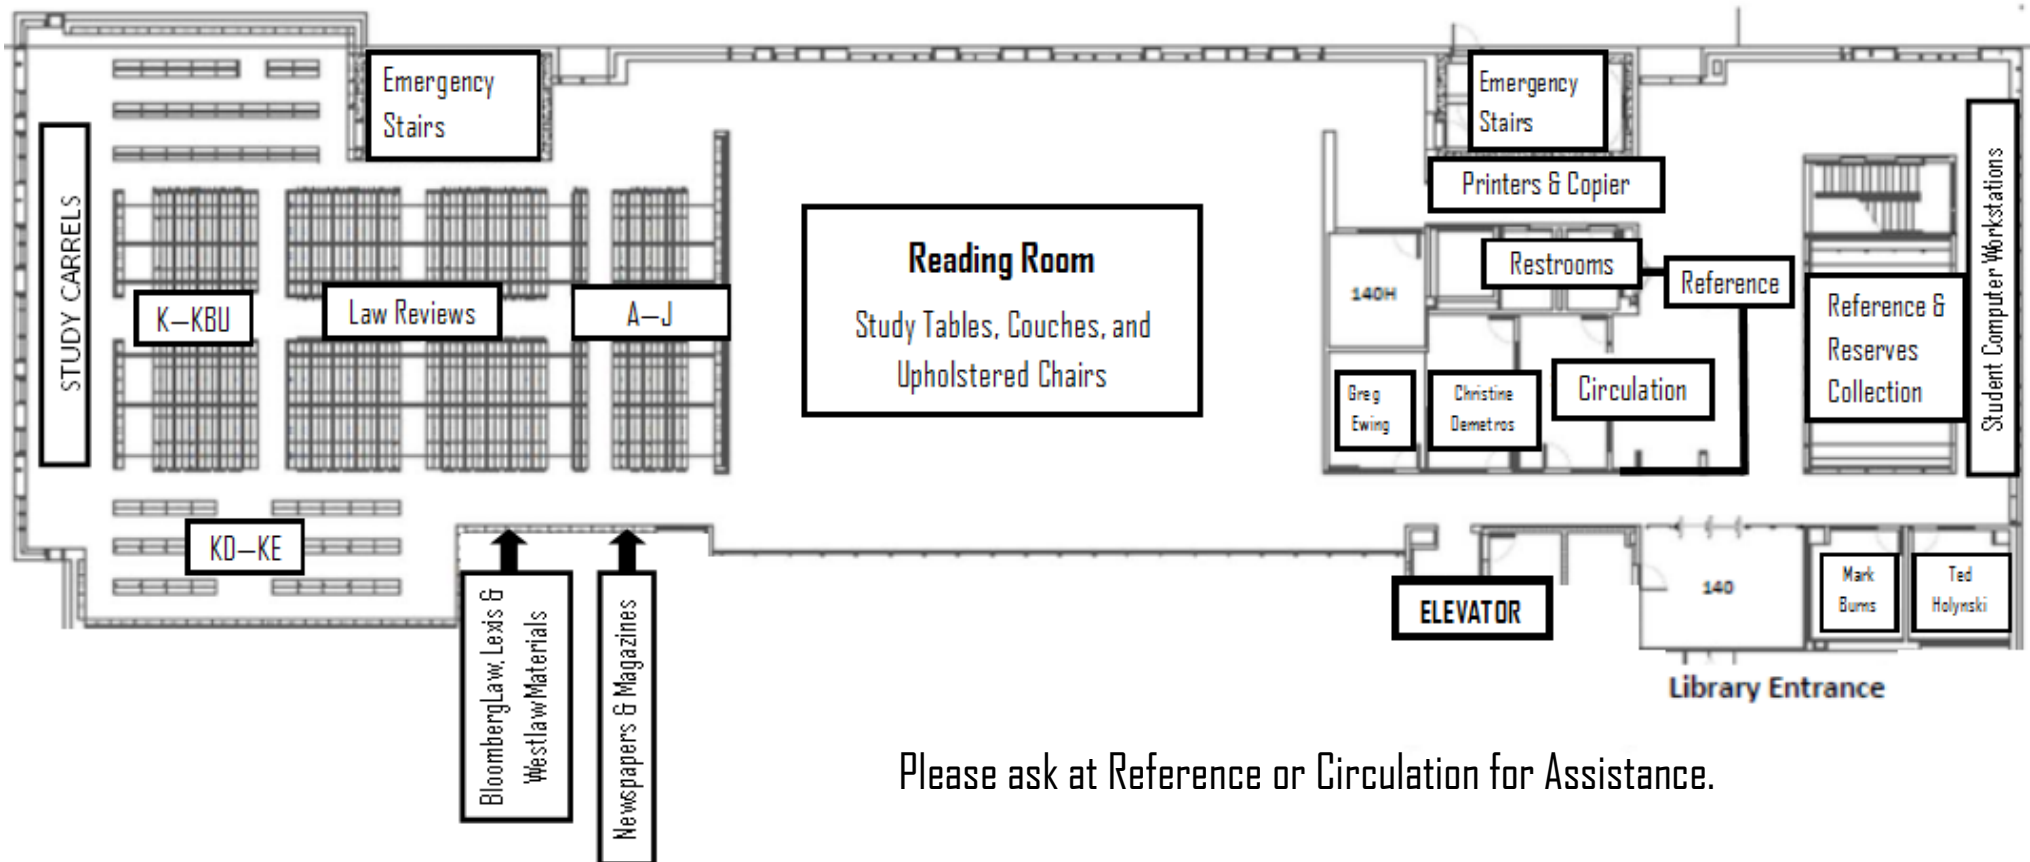

WELCOME TO THE NEW COLLEGE OF LAW LIBRARY

Please use this guide to find Law Library staff, printers, study spaces and items in our collection. If you are interested in visiting the Law Library administration, please go to suite 228 in the main part of Dineen Hall.

FLOOR 1

Reference Desk
 Circulation Desk
 Reference Librarians' Offices
 Large Reading Room
 Study Carrels
 Student Computer Workstations

Networked Printer/Copier
 Lexis Printer
 Reference and Reserves Collections
 Law Reviews
 Call Numbers A-KE
 Restrooms